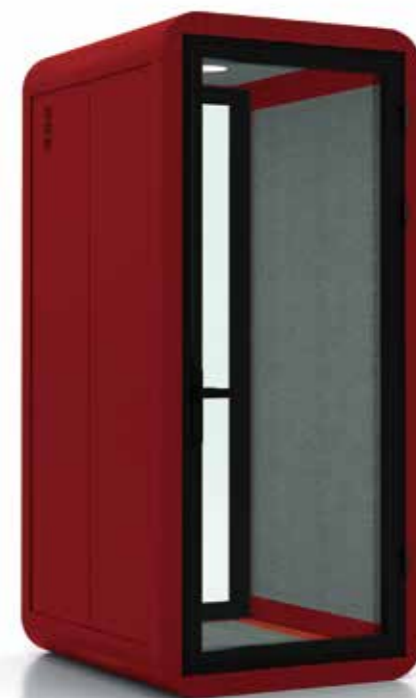

MOVABLE SILENCE BOOTH

静 音 舱

我们制造的不只是玻璃房子，还有专业的静音舱。

We manufacture not only glass houses, but professional quite cabins.

MOVABLE SILENCE BOOTH

CONTENTS / 静音舱

产品细节 Product Details	04
办公室系列 Office series	08
机场系列 Airport series	14
银行系列 Bank series	16
母婴系列&医院系列 Infant&Mon&Hospital series	18
乐器系列 Musical instrument series	21
酒店系列 Hotel series	22
培训室系列 Training room series	23
商场系列 Shopping mall series	23
产品规格 Product specifications	24
公共场景应用 Public scene application	32

隔音 / Sound Insulation

一体成型的高分子隔音板，内部采用声学行腔结构。材料达到国际6级隔音标准。

The one-piece polymer sound insulation board adopts an acoustic row cavity structure inside. The material meets the international level 6 sound insulation standard.

风扇 / Ventilation Fan

安装一个16DB非常安静的静音风扇，风量80M³，能在4分钟内更新仓内空气。

Install a 16DB very quiet silent fan with an air volume of 80M³, which can update the air in the chamber within 4 minutes.

照明系统 / Lighting

仓内安装一个4000K红外自动感应LED灯，标配150XLS，满足日常生活需要照明。适配100 220V，50 60HZ 12V USB电源供应系统。

特殊设计的专用门锁，当门关上后，轻轻一按门的把手，经特殊设计的门会把门扇的双层三元乙丙胶条紧紧压住，让仓内的隔音效果达到极致。普通门锁只是自然关闭，门扇与胶条之间或多或少有点缝隙，给了噪声可乘之机。

Specially designed special door lock, when the door is closed, gently press the door handle, the specially designed door will tightly press the double-layer EPDM strip of the door leaf, so that the sound insulation effect in the warehouse can reach the extreme.